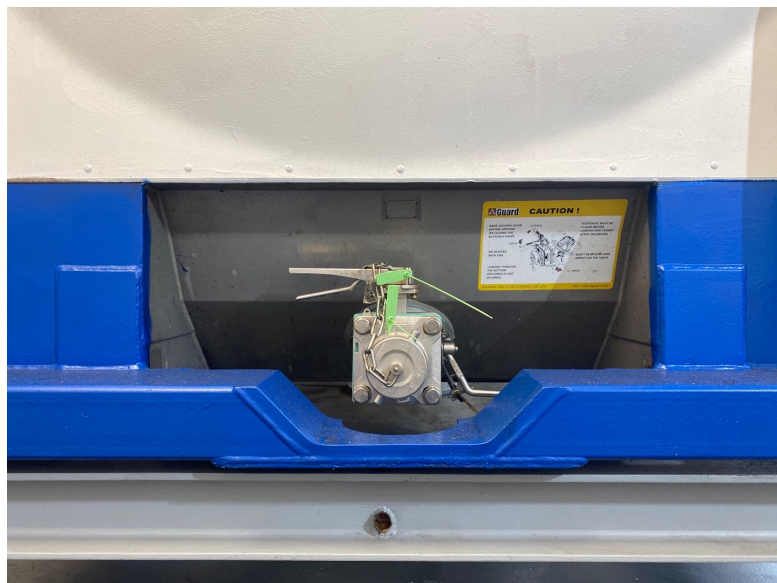

Product information

25.000L Foodstuff ISO Tank

Your
worldwide
Partner
in ISO tanks
and containers

25,000 L
TANK20FT
Food Stuff
22K2

Rear - right hand side

Front - left hand side

Valve

Top

Spill box

Manlid

INFORMATION UNIT			
UNIT NUMBER	MEBU 010723 1	CAPACITY	L 25,000
CONTAINER TYPE	TANK20FT	MAX GROSS WEIGHT	KG 39,000
MANUFACTURER	JJAP	TARE WEIGHT	KG 3,570
CONSTRUCTION YEAR	2019	PAYLOAD	KG 35,430
USAGE CATEGORY	Food Stuff	M.A.W.P.	BAR 4.00
APPROVER RID/ADR	Yes	TEST PRESSURE	BAR 6.00
ISO-CODE	22K2	INSULATION TYPE	Rockwool
ADR-CODE	L4BN	NR. OF SPILL BOXES	2
T-CODE	T11	REMOTE CONTROL	Yes
BOTTOM DISCHARGE	Butterfly + foot valve	WALKWAY	Yes
TOP DISCHARGE	None	HANDRAIL	Yes
SHELL MATERIAL	Stainless steel	BURSTING DISC	No
STEEL THICKNESS	MM 4	HEATING TYPE	Steam